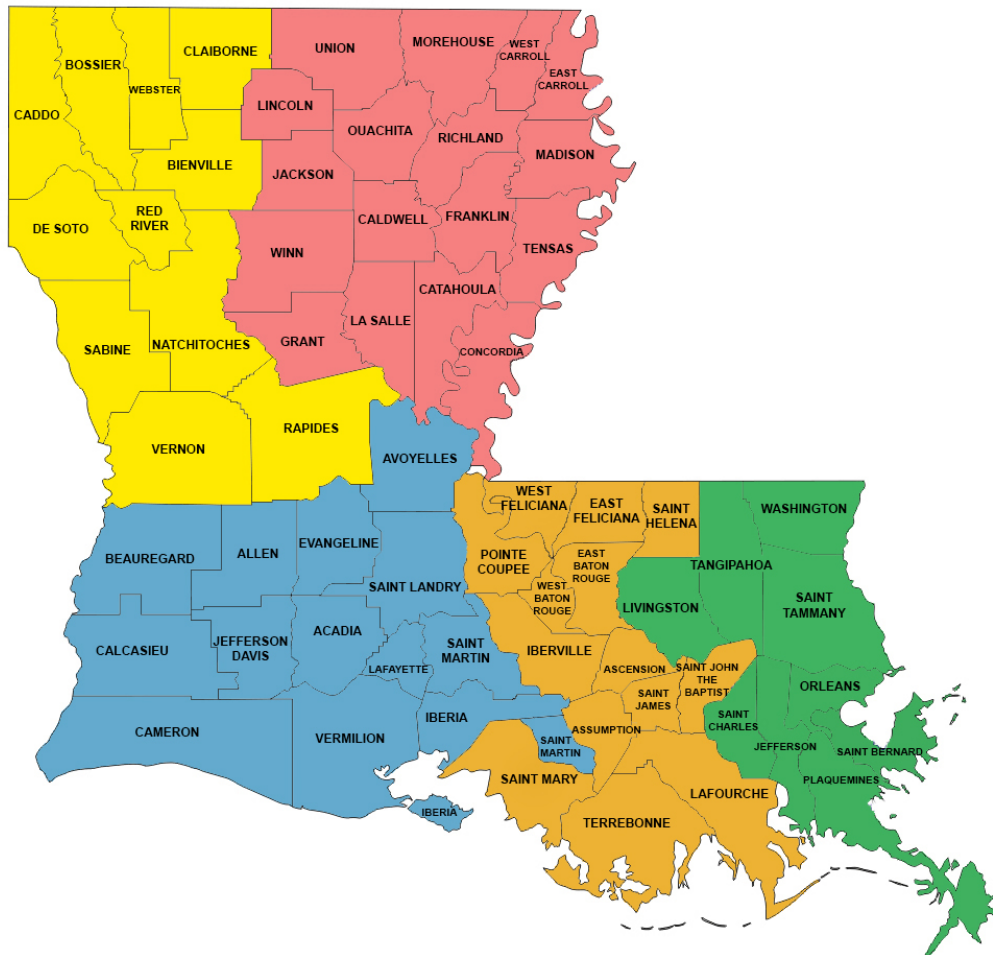

# LOUISIANA FIT KIDS REGIONS MAP

**NORTHWEST:** Parishes of Bienville, Bossier, Caddo, Claiborne, De Soto, Natchitoches, Rapides, Red River, Sabine, Vernon, Webster, Diocese of Alexandria, and Diocese of Shreveport.

**NORTHEAST:** Parishes of Caldwell, Catahoula, Concordia, East Carroll, Franklin, Grant, Jackson, LaSalle, Lincoln, Madison, Morehouse, Ouachita, Richland, Tensas, Union, West Carroll, Winn, and City of Monroe.

**SOUTHWEST:** Parishes of Acadia, Allen, Avoyelles, Beaufort, Calcasieu, Cameron, Evangeline, Iberia, Jefferson Davis, Lafayette, St. Landry, St. Martin, Vermillion, Lafayette Diocese and Lake Charles Diocese.

**SOUTHEAST:** Parishes of Jefferson, Livingston, Orleans, Plaquemines, St. Bernard, St. Charles, St. Tammany, Tangipahoa, Washington, City of Bogalusa, City of Zachary, and New Orleans Archdiocese.

**SOUTH CENTRAL:** Parishes of Ascension, Assumption, East Baton Rouge, East Feliciana, Iberville, Lafourche, Pointe Coupee, St. Helena, St. James, St. John, St. Mary, Terrebonne, West Baton Rouge, West Feliciana, City of Baker, and Baton Rouge Diocese.